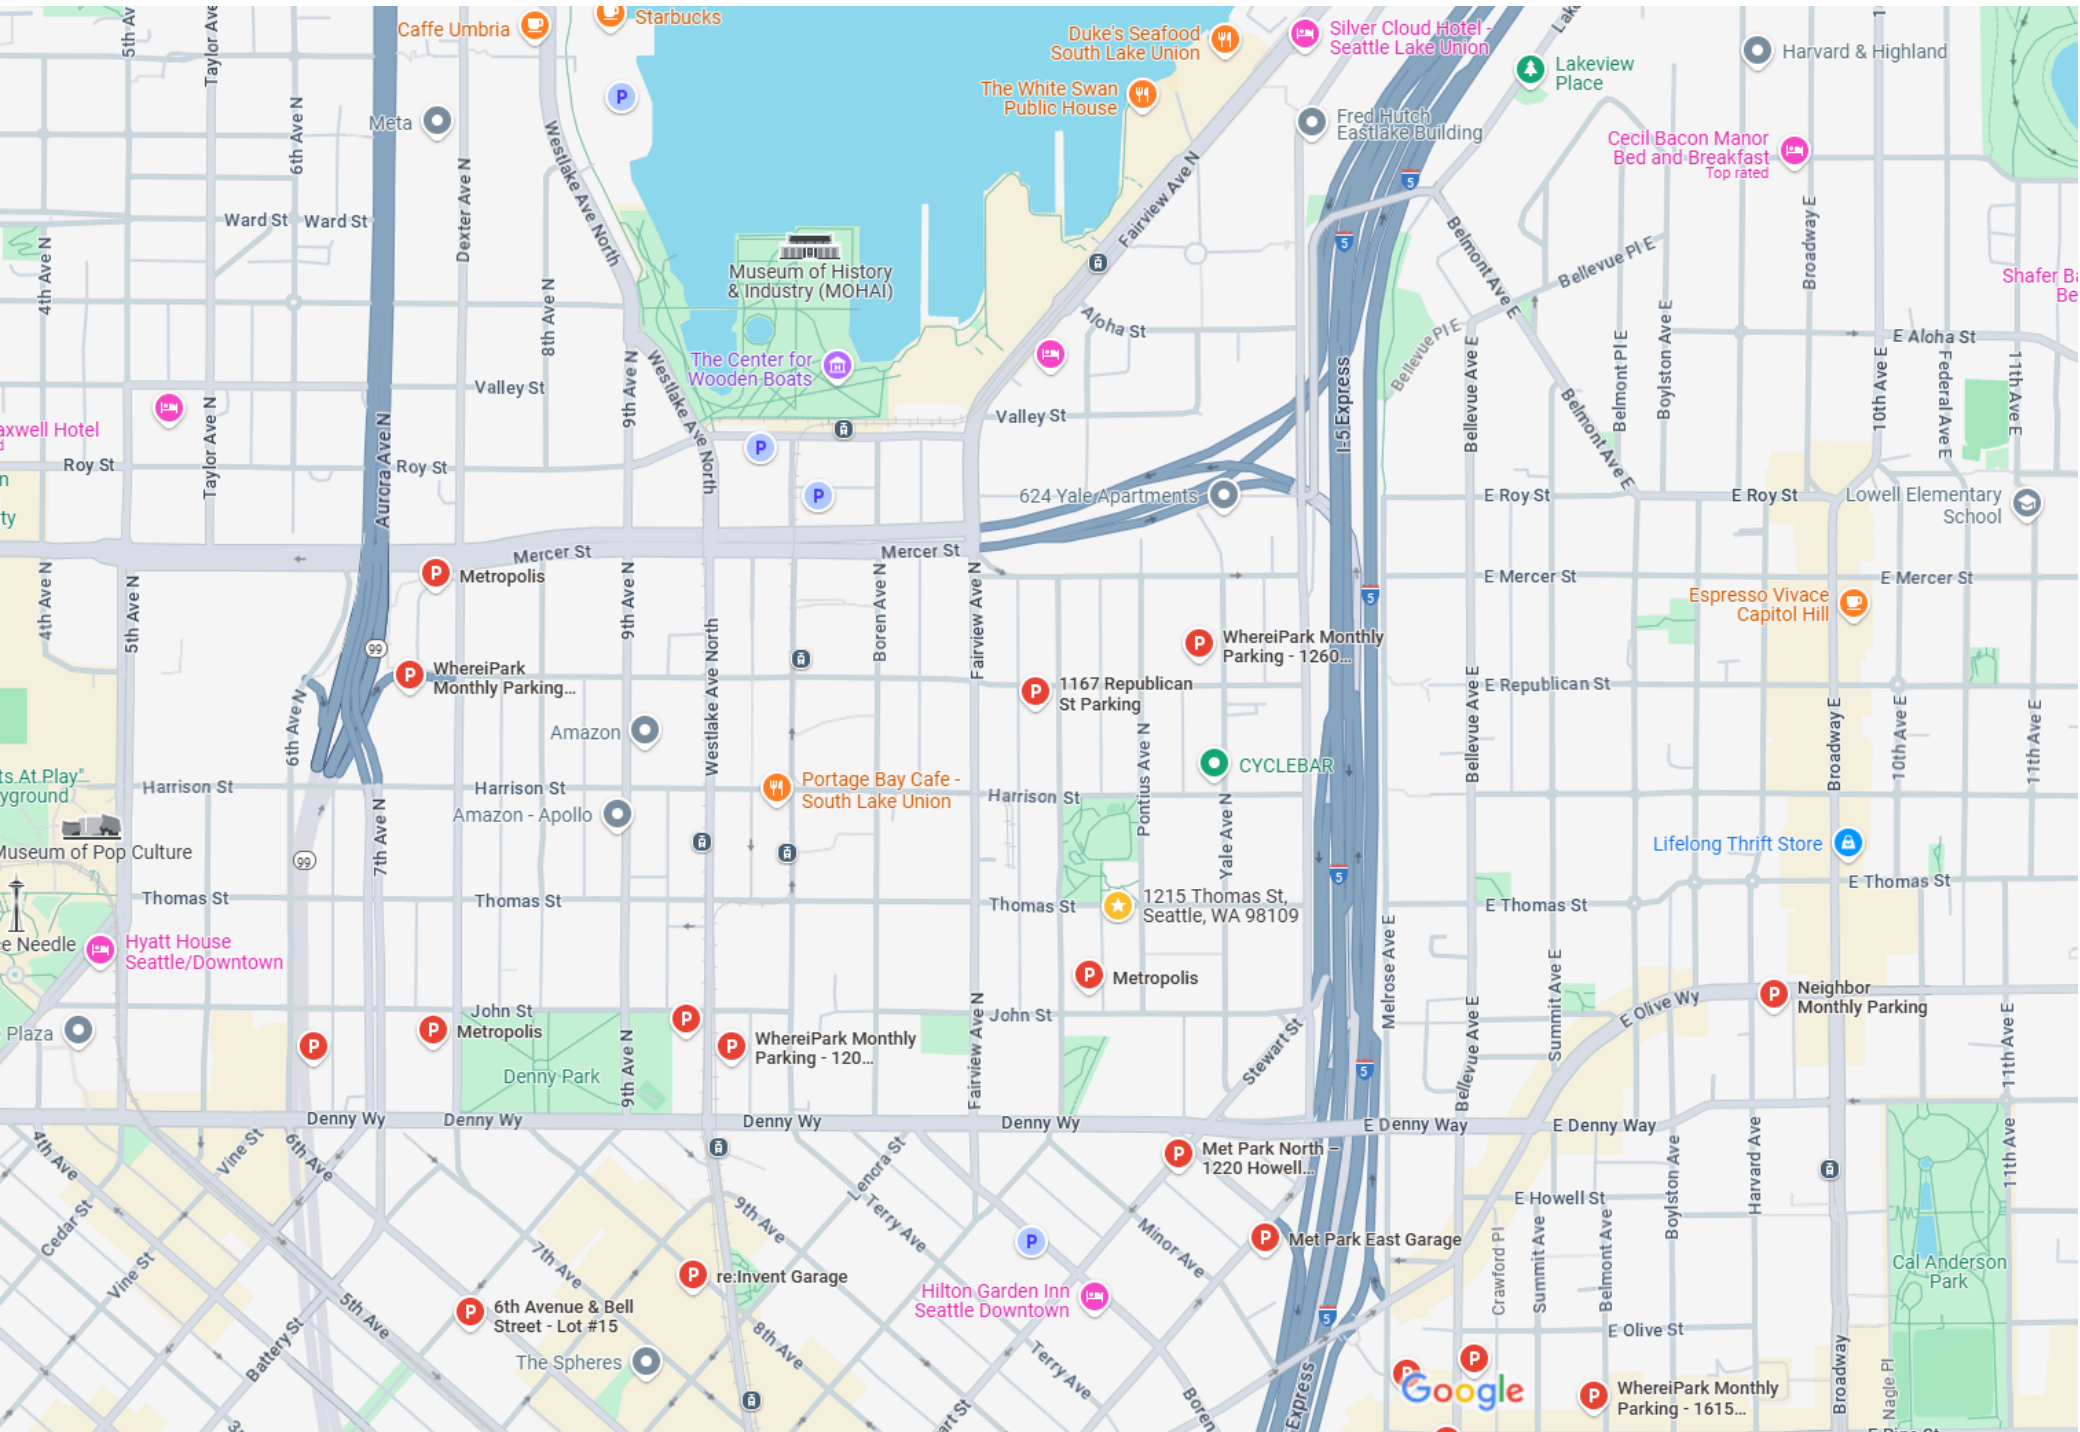

parking near immanuel lutheran church

Hours ▾

☰ All filters

Results ⓘ

 Share

### Meridian East Parking Garage

3.9 (30)

Parking garage ·  · 1515 7th Ave

**Open** · Closes 12:30 AM

Directions

## WhereiPark Monthly Parking - 1260 Republican Street

No reviews

Parking garage ·  · Parking lot, 1260 Republican St

[Open 24 hours](#) · (415) 480-7275

[Website](#)

[Directions](#)

[BOOK ONLINE](#)

---

## Neighbor Monthly Parking

5.0 (1)

Parking garage ·  · 130 Harvard Ave E

[Open 24 hours](#) · (206) 202-5126

[Website](#)

[Directions](#)